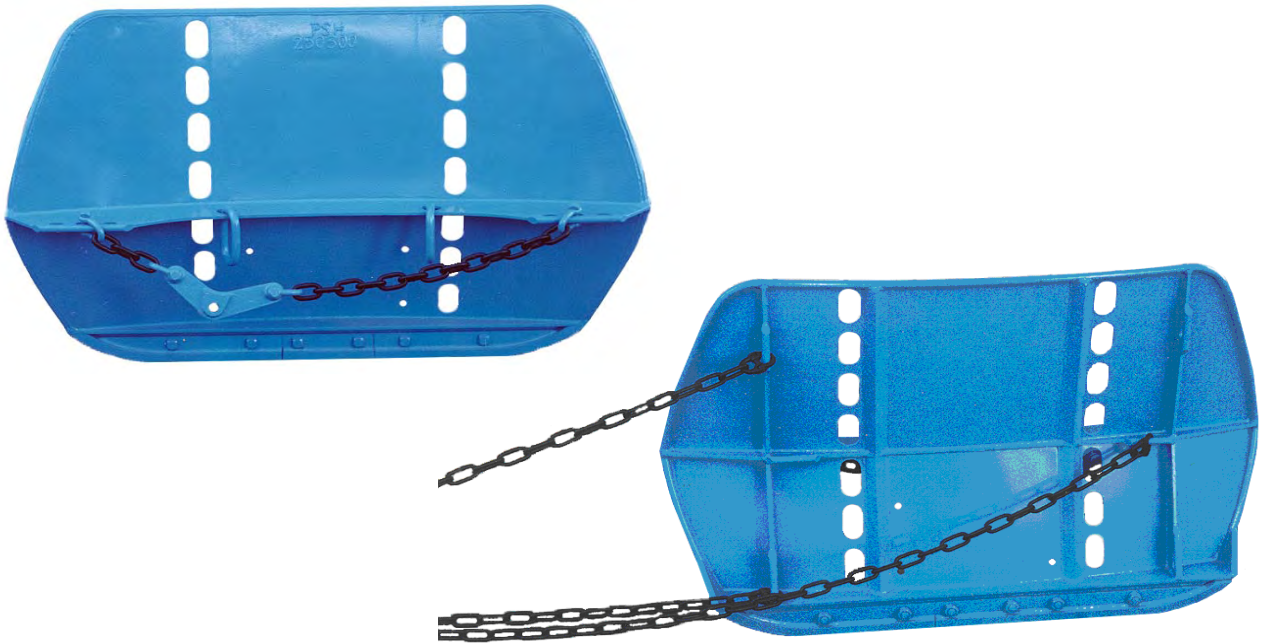

PSH - PORTAS DE ARRASTO HORIZONTAIS "PSH"
"PSH" HORIZONTAL TRAWL DOORS

REFERENCIA REFERENCE	PESO WEIGHT KGS	DIMENSÕES (mts) DIMENSIONS (mts)		ÁREA M2
		COMPRIMENTO LENGTH	ALTURA HEIGHT	
PSH2230300	300	2,000	1,250	2,23
PSH2230350	350	2,000	1,250	2,23
PSH2230400	400 *	2,000	1,250	2,23
PSH2740300	300	2,200	1,400	2,74
PSH2740350	350	2,200	1,400	2,74
PSH2740400	400	2,200	1,400	2,74
PSH2740550	550 *	2,200	1,400	2,74
PSH2740600	600 *	2,200	1,400	2,74
PSH3210550	550	2,400	1,500	3,21
PSH3210600	600	2,400	1,500	3,21
PSH3210650	650	2,400	1,500	3,21
PSH3210700	700 *	2,400	1,500	3,21
PSH3210750	750 *	2,400	1,500	3,21

REFERENCIA REFERENCE	PESO WEIGHT KGS	DIMENSÕES (mts) DIMENSIONS (mts)		ÁREA M2
		COMPRIMENTO LENGTH	ALTURA HEIGHT	
PSH3710700	700	2,600	1,600	3,71
PSH3710750	750	2,600	1,600	3,71
PSH3710800	800	2,600	1,600	3,71
PSH4160750	750	2,750	1,700	4,16
PSH4160800	800	2,750	1,700	4,16

*Gama pesada: - Para utilização em locais de pesca de maior profundidade.

*Heavy duty: - For deep sea fishing utilisation.

Pode-se aumentar peso às portas em referência a partir da montagem de contrapesos facilmente intercambiáveis
Is possible to increase the weight to the referenced trawl doors, by easily assembling interchangeable counter weights